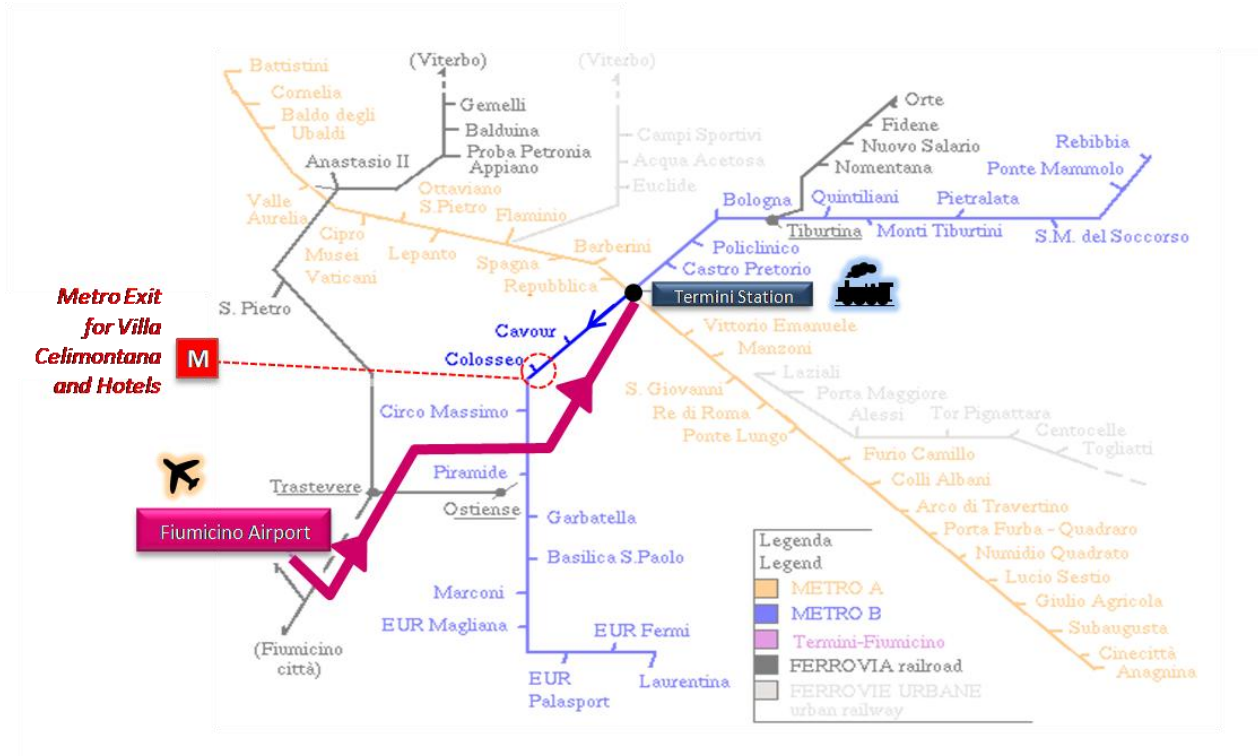

Rome Metro Map

From Fiumicino Airport to Termini Station and Colosseo Metro Station

Villa Celimontana Map

From Colosseo Metro Station to Villa Celimontana

M = metro station COLOSSEO

X = **Villa Celimontana** address: Via della Navicella

The Villa

Map link:

Colosseo (Colosseum or Coliseum)

Villa Celimontana

<http://maps.google.it/maps?f=q&hl=it&geocode=&q=Rome+Italy+via+della+navicella+villa+celimontana&sll=41.885458,12.500703&sspn=0.00607,0.019956&ie=UTF8&ll=41.886656,12.497678&spn=0.009649,0.020041&t=h&z=16&om=0>

The meeting Venue

<http://www.villacelimontanajazz.com/sito%20html/THEVILLA.html>

The entrance from outside the Villa

The entrance from inside the Villa

The Palazzetto Mattei (the meeting Venue).

The garden

From CIAMPINO airport: <http://www.adr.it/content.asp?L=3&IdMen=204>

General Map of Rome Metro and Local trains