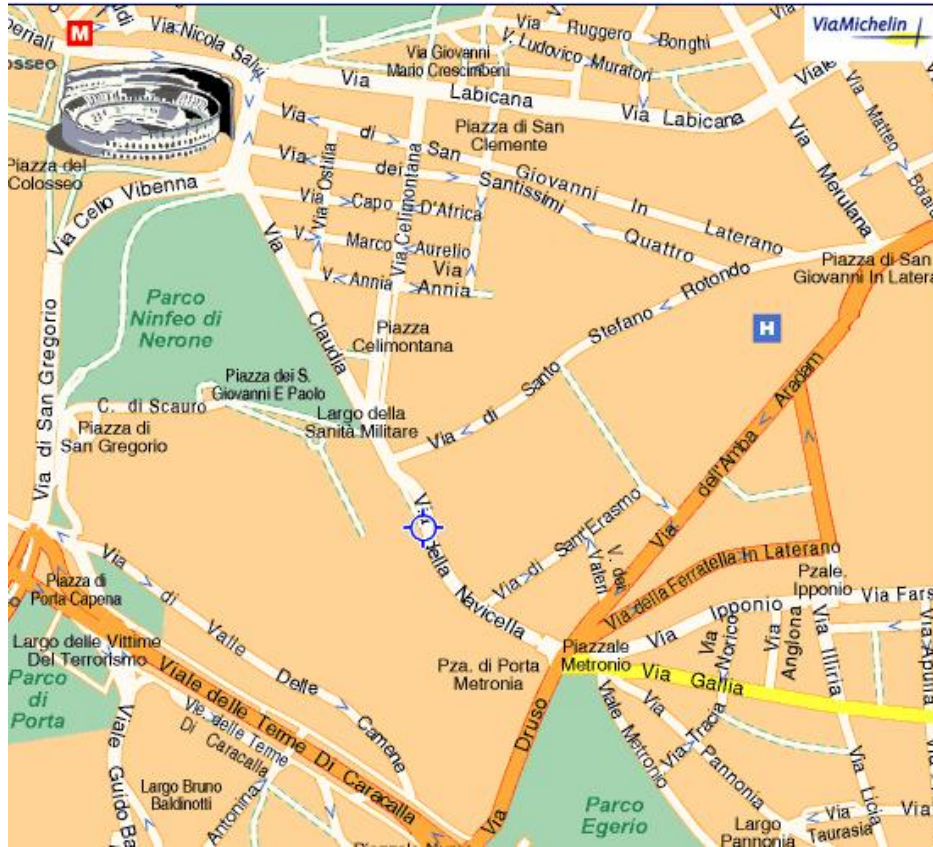

Rome Metro Map

From Fiumicino Airport to Termini Station and Colosseo Metro Station

Villa Celimontana Map

From Colosseo Metro Station to Villa Celimontana

M = metro station COLOSSEO

X = **Villa Celimontana** address: Via della Navicella

The Villa

Map link:

Colosseo (Colosseum or Coliseum)

Villa Celimontana

<http://maps.google.it/maps?f=q&hl=it&geocode=&q=Rome+Italy+via+della+navicella+villa+celimontana&sll=41.885458,12.500703&sspn=0.00607,0.019956&ie=UTF8&ll=41.886656,12.497678&spn=0.009649,0.020041&t=h&z=16&om=0>

From CIAMPINO airport: <http://www.adr.it/content.asp?L=3&IdMen=204>

General Map of Rome Metro and Local trains